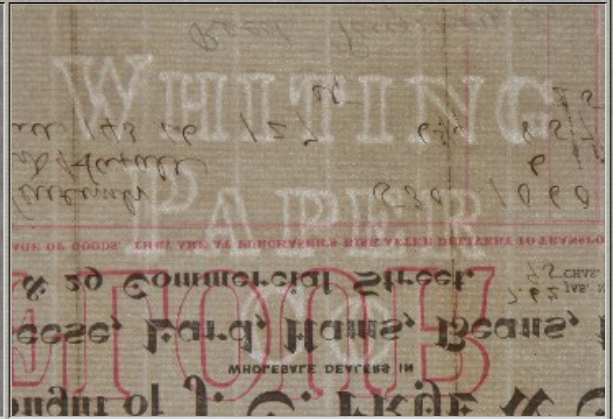

Whiting Paper Co