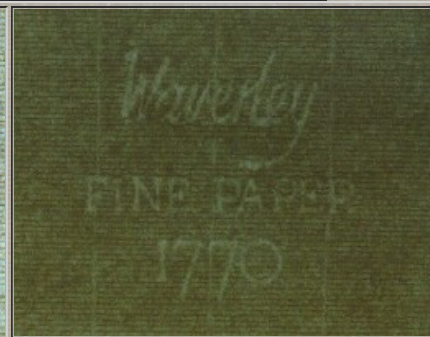

Svecia Antique Rare

ecopy

Linho Bond

Director

Character

Origin: Italia

BFK Rives

Champion