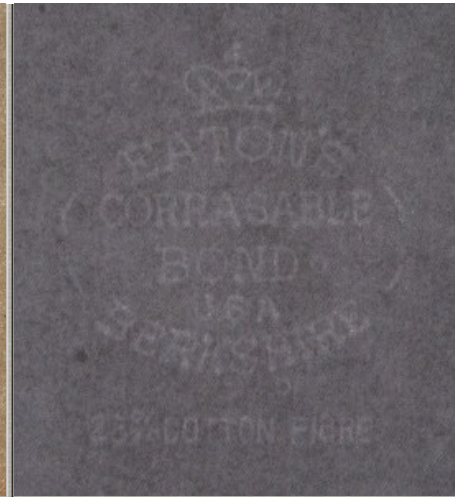

Eaton's Berkshire Corrasable Bond